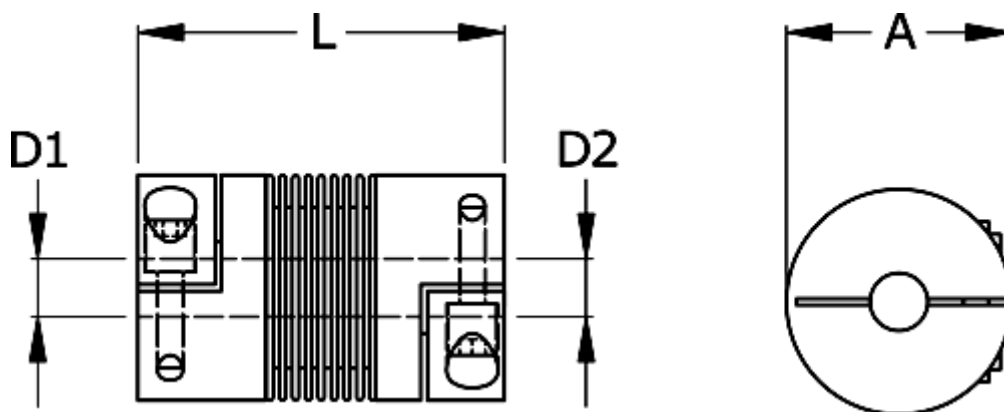

Data Sheet

Article number: 3330402001133535

Description: Bellow coupling type 4 size200
Length 113 mm, bore 35/35 mm

Measures

A	= 90
D1	= 35
D2	= 35
L	= 113
Nom. torque NM (Tkn)	= 200